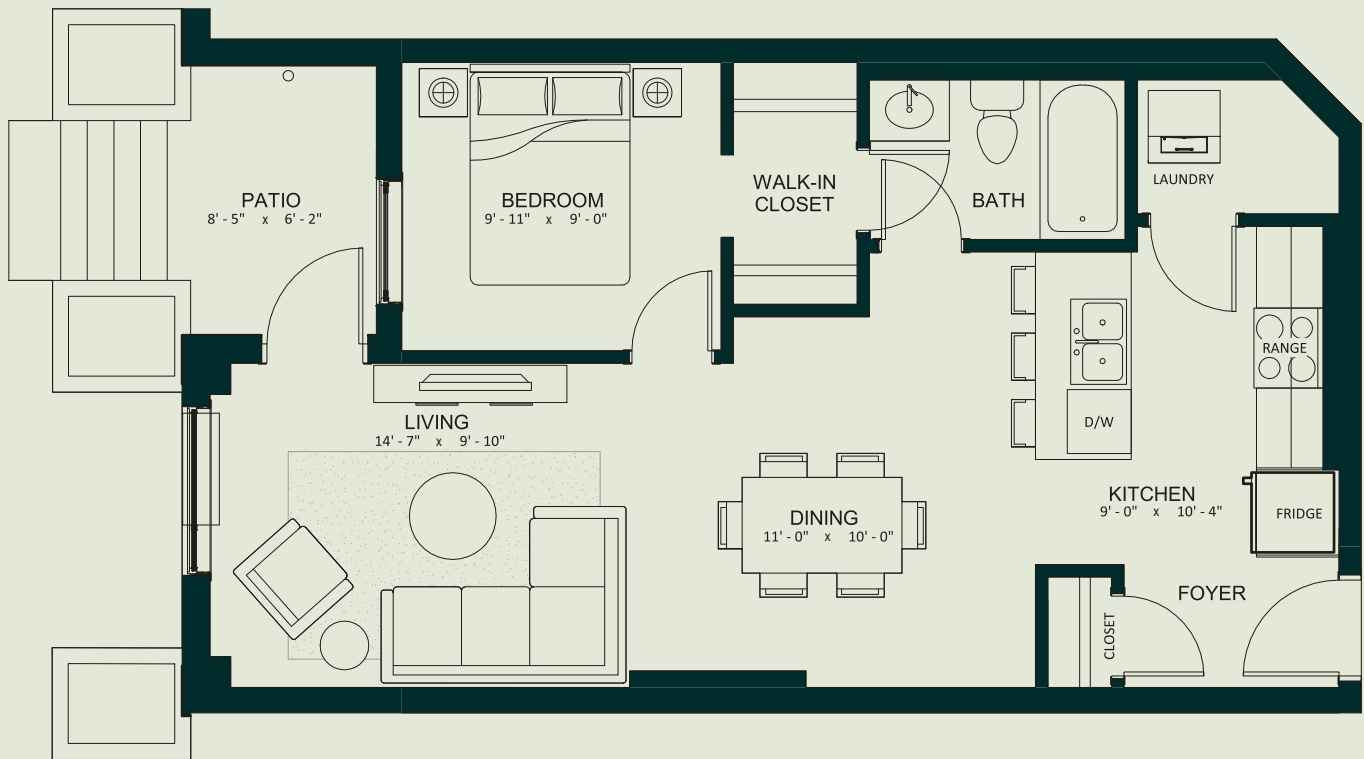

T H E
E D W
A R D
- B L O C K -

SUITE M2

1 BED • 1 BATH

678 SQ.FT.

PATIO - 50 SQ.FT.

LEVEL 1

Dimensions, sizes, specifications, layouts and materials are approximate only and subject to change without notice. E.&O.E.