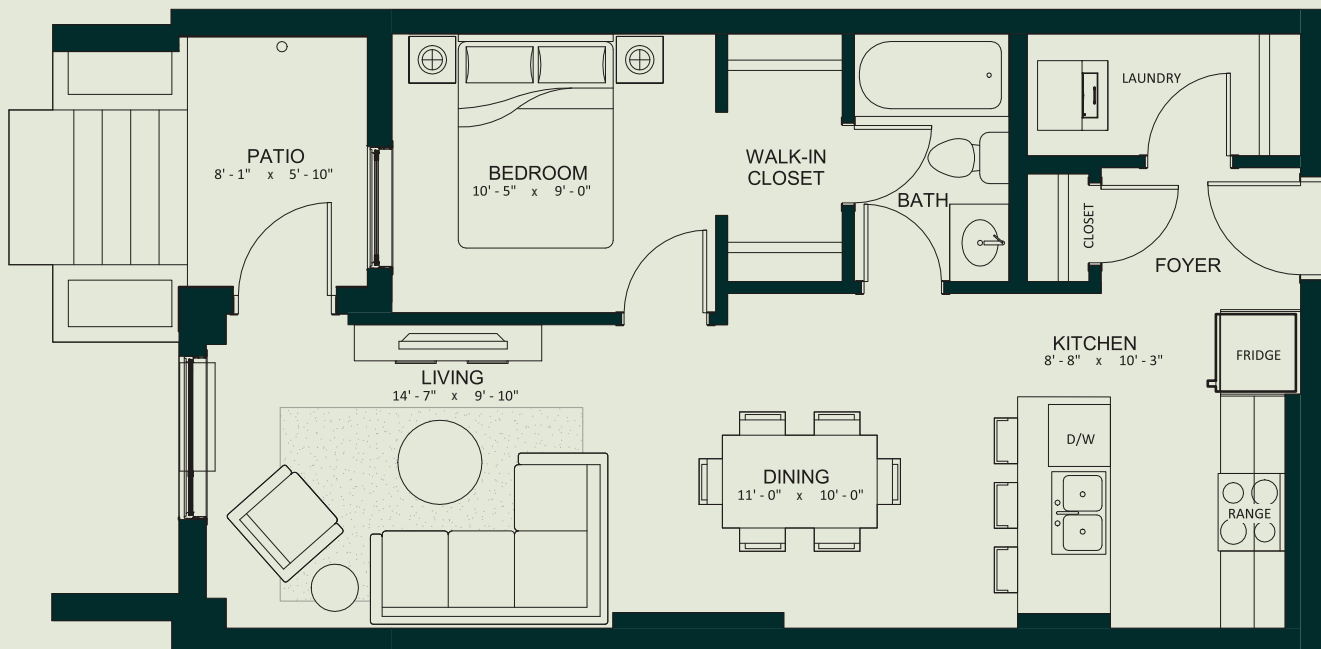

T H E
E D W
A R D
- B L O C K -

SUITE M

1 BED • 1 BATH

671 SQ.FT.

PATIO - 50 SQ.FT.

LEVEL 1

Dimensions, sizes, specifications, layouts and materials are approximate only and subject to change without notice. E.&O.E.