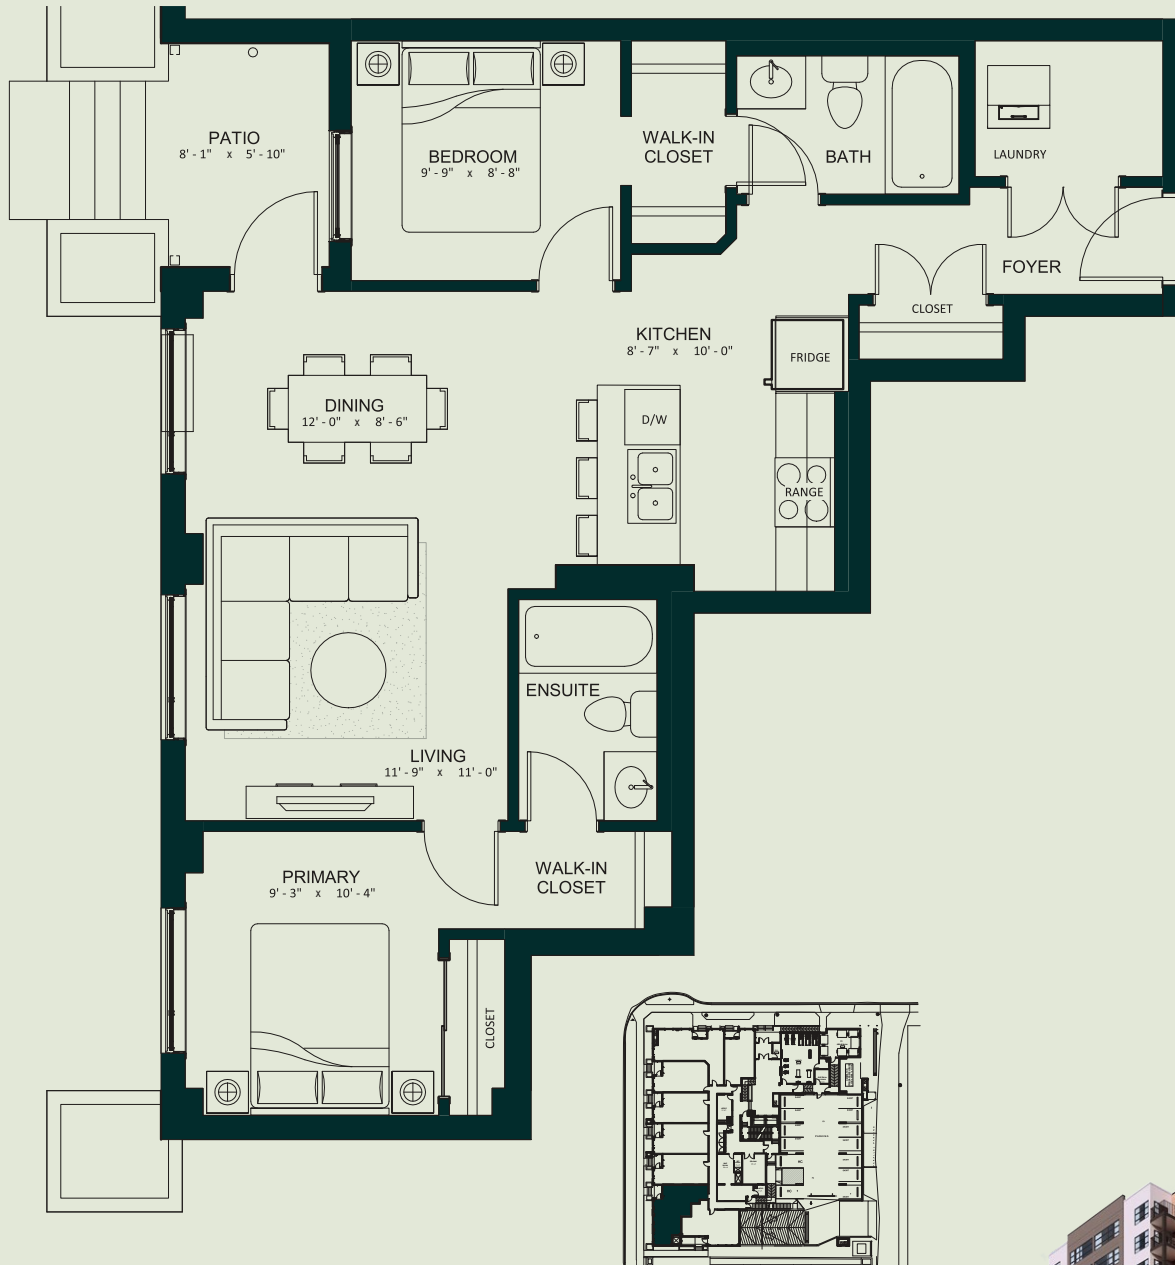

T H E
E D W
A R D
- B L O C K -

SUITE L

2 BED • 2 BATH

901 SQ.FT.

PATIO - 50 SQ.FT.

LEVEL 1

Dimensions, sizes, specifications, layouts and materials are approximate only and subject to change without notice. E.&O.E.