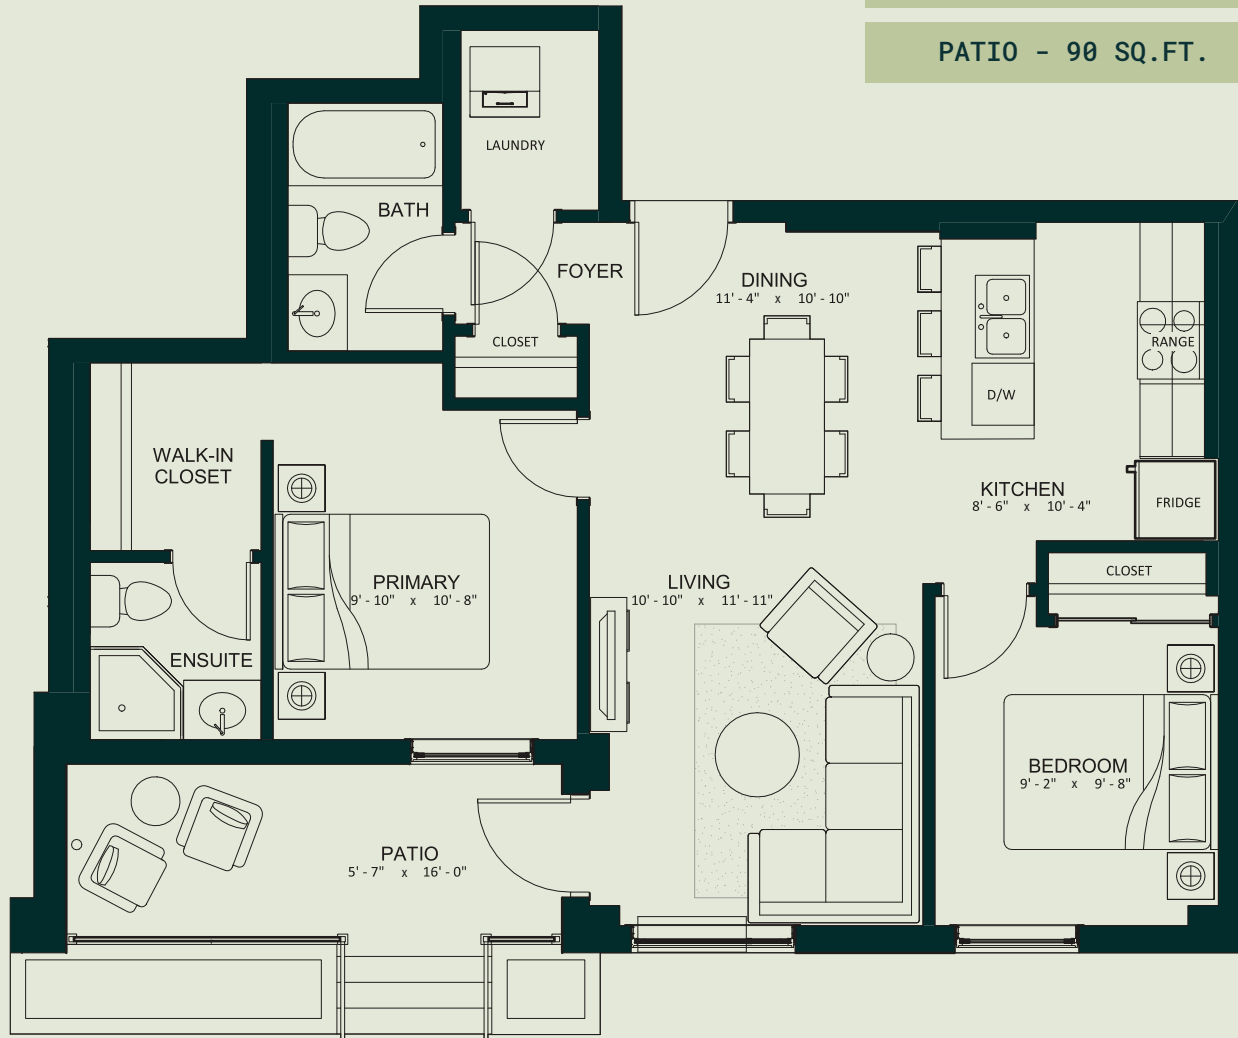

T H E
E D W
A R D
- B L O C K -

SUITE K

2 BED • 2 BATH

819 SQ.FT.

PATIO - 90 SQ.FT.

LEVEL 1

Dimensions, sizes, specifications, layouts and materials are approximate only and subject to change without notice. E.&O.E.