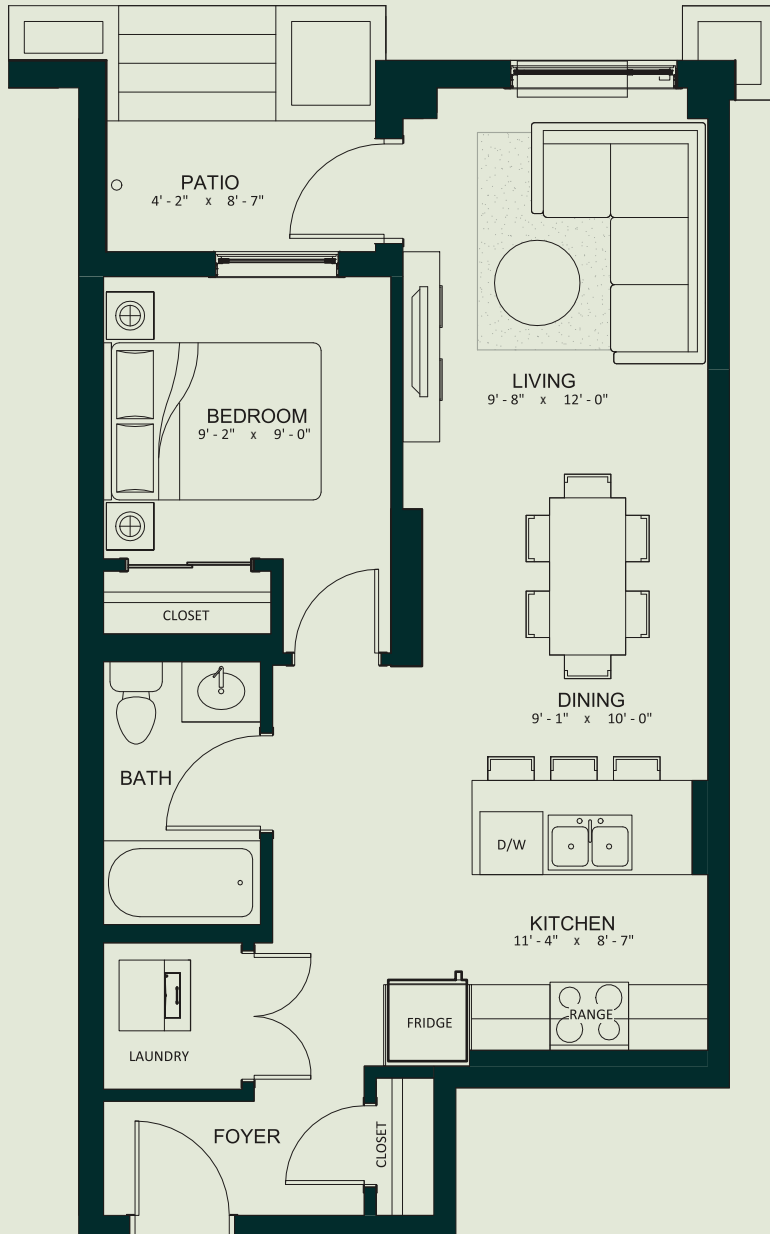

T H E
E D W
A R D
- B L O C K -

SUITE J

1 BED • 1 BATH

645 SQ.FT.

PATIO - 35 SQ.FT.

Dimensions, sizes, specifications, layouts and materials are approximate only and subject to change without notice. E.&O.E.