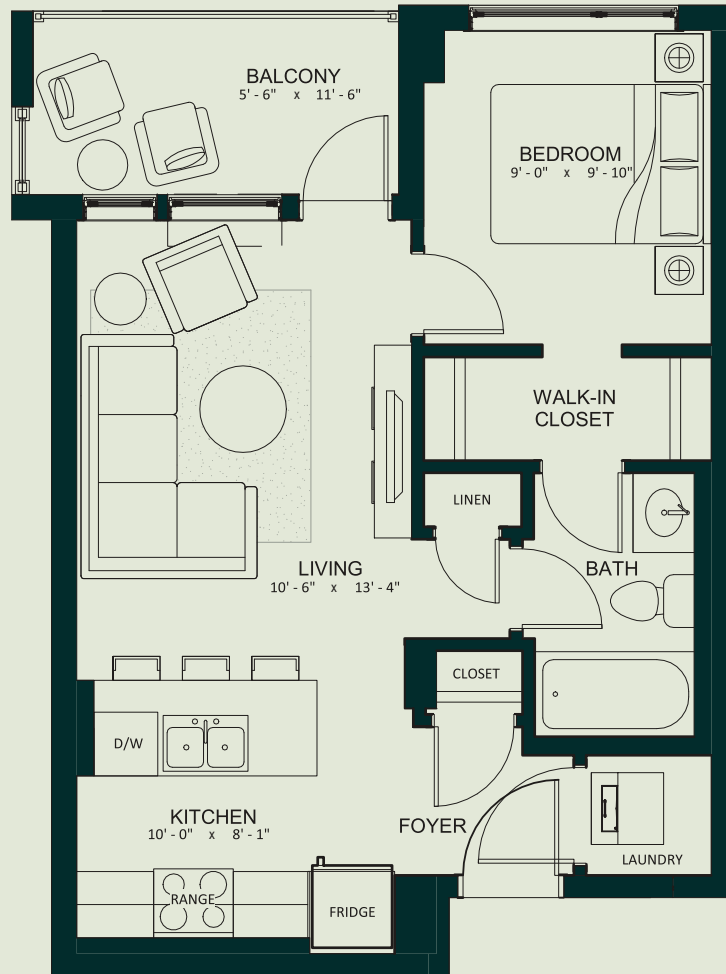

T H E
E D W
A R D
- B L O C K -

SUITE H

1 BED • 1 BATH

532 SQ.FT.

BALCONY - 65 SQ.FT.

Dimensions, sizes, specifications, layouts and materials are approximate only and subject to change without notice. E.&O.E.