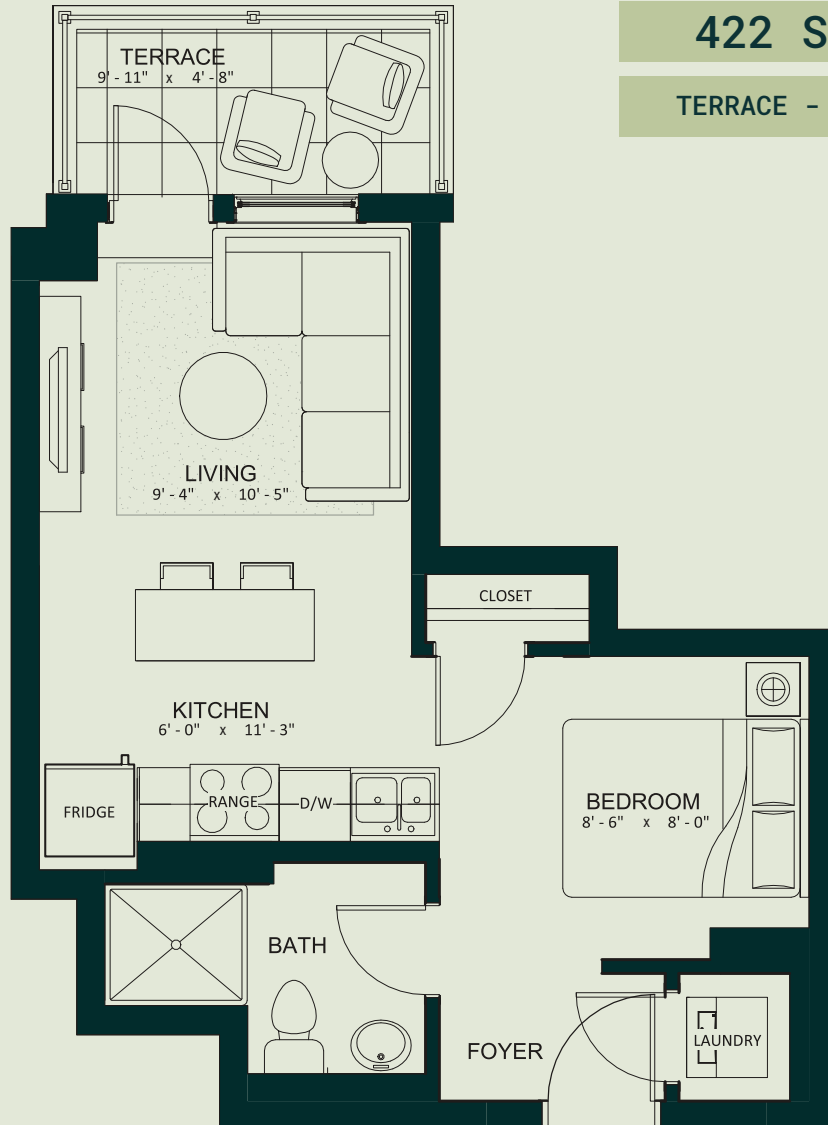

T H E
E D W
A R D
- B L O C K -

SUITE F/2

STUDIO

422 SQ.FT.

TERRACE - 46 SQ.FT.

LEVEL 2

Dimensions, sizes, specifications, layouts and materials are approximate only and subject to change without notice. E.&O.E.