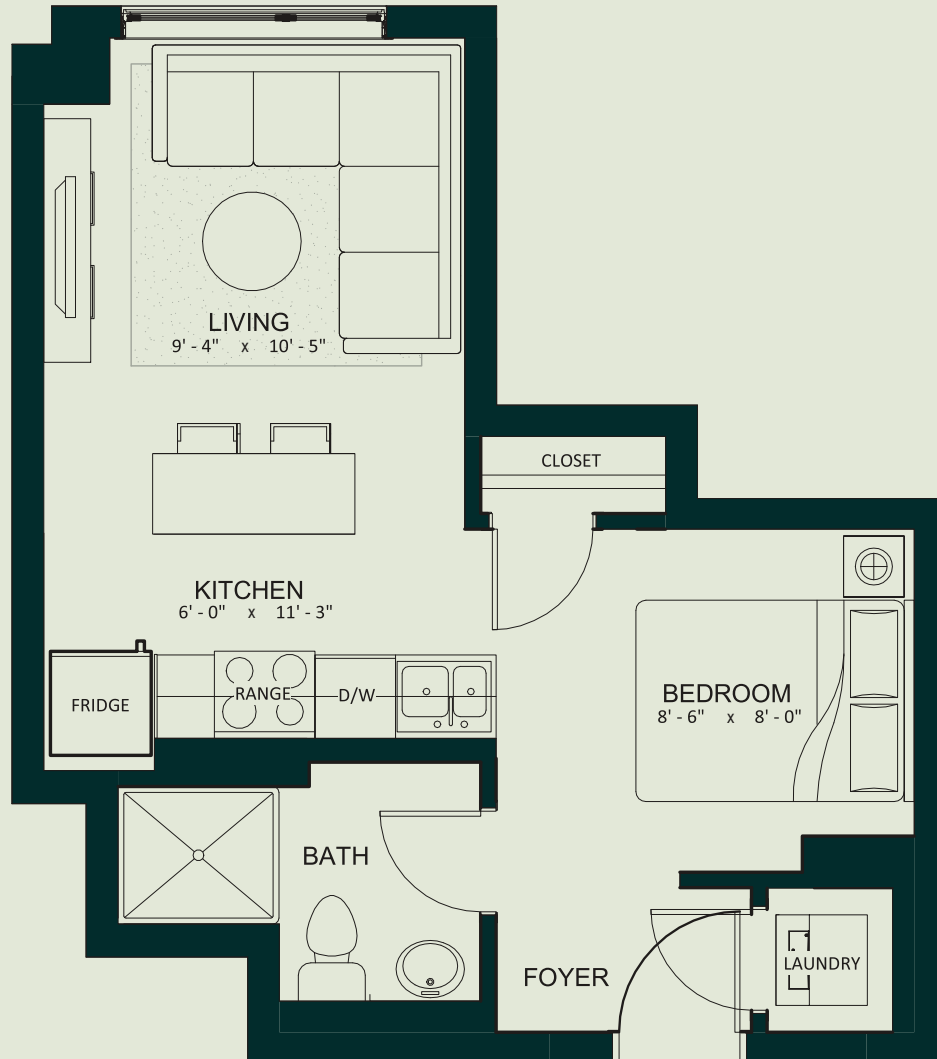

T H E
E D W
A R D
- B L O C K -

SUITE F

STUDIO

422 SQ.FT.

LEVEL 3-12

LEVEL 13

Dimensions, sizes, specifications, layouts and materials are approximate only and subject to change without notice. E.&O.E.

LEASING@LIVEATTHEEDWARD.CA

12235 106 AVENUE NW - EDMONTON, AB