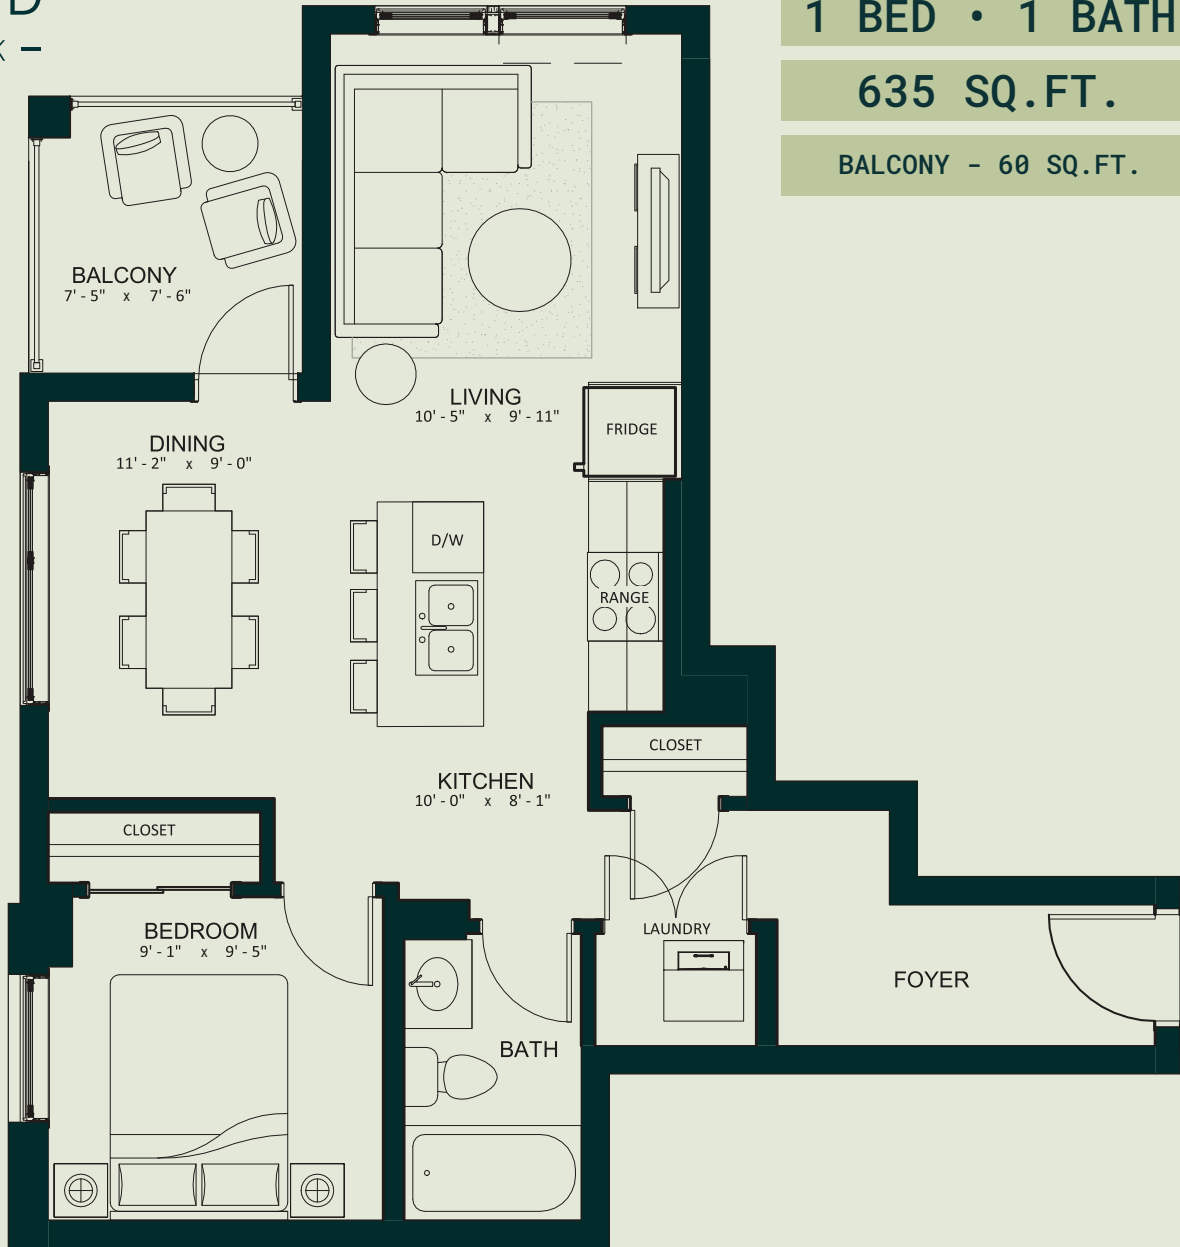

T H E
E D W
A R D
- B L O C K -

SUITE E

1 BED • 1 BATH

635 SQ.FT.

BALCONY - 60 SQ.FT.

LEVEL 3-12

LEVEL 13

Dimensions, sizes, specifications, layouts and materials are approximate only and subject to change without notice. E.&O.E.