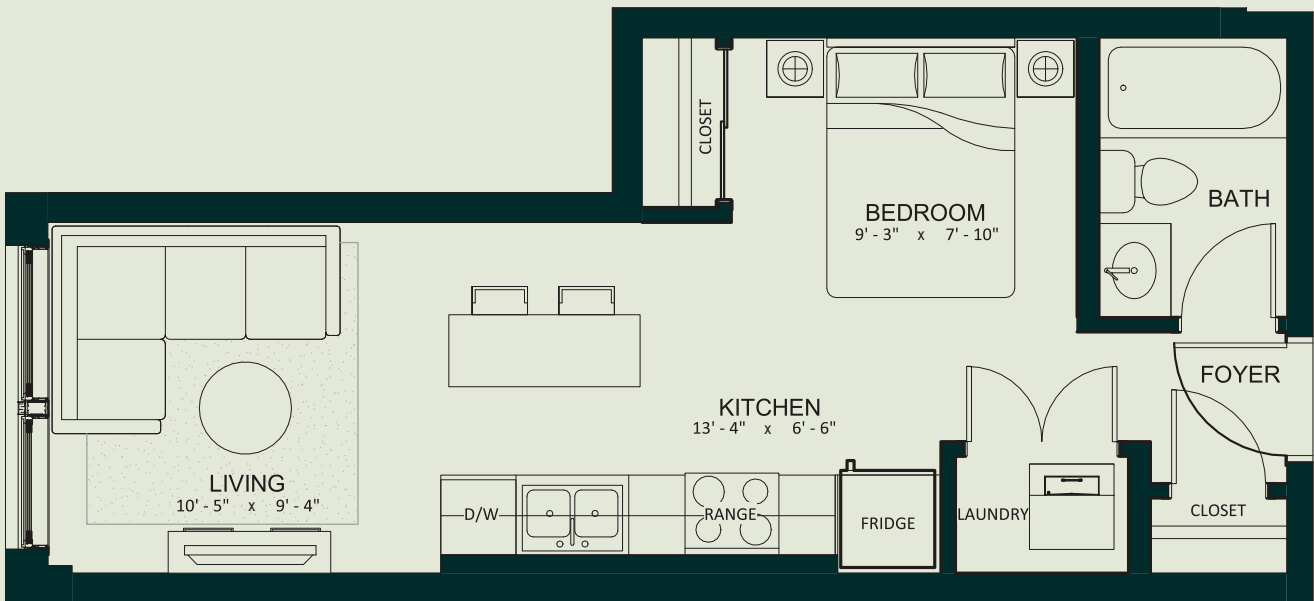

T H E
E D W
A R D
- B L O C K -

SUITE C

STUDIO

429 SQ.FT.

Dimensions, sizes, specifications, layouts and materials are approximate only and subject to change without notice. E.&O.E.

LEASING@LIVEATTHEEDWARD.CA

12235 106 AVENUE NW - EDMONTON, AB