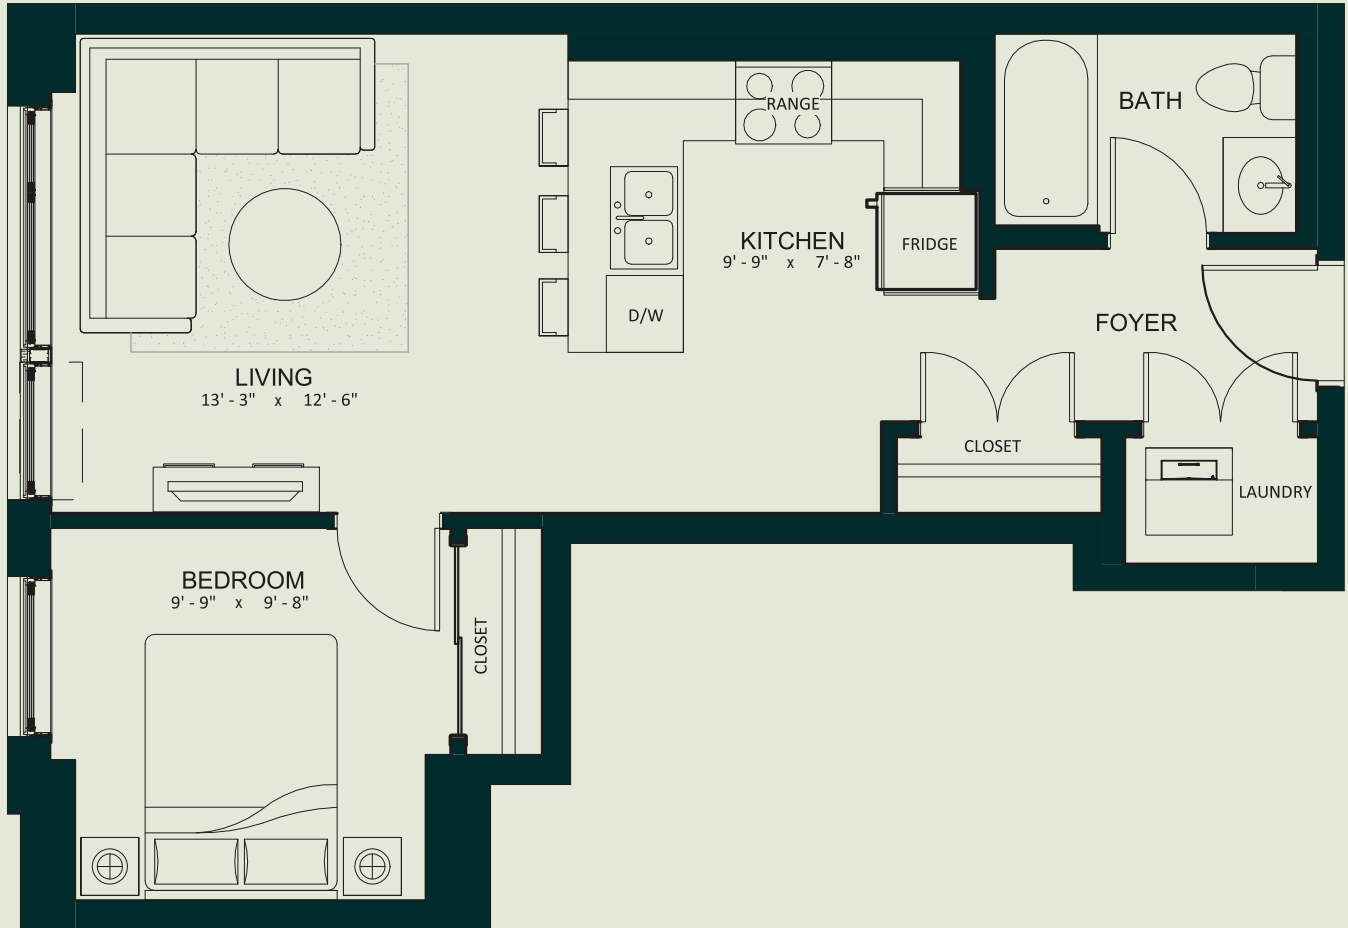

T H E
E D W
A R D
- B L O C K -

SUITE B1

1 BED • 1 BATH

586 SQ.FT.

Dimensions, sizes, specifications, layouts and materials are approximate only and subject to change without notice. E.&O.E.

LEASING@LIVEATTHEEDWARD.CA

12235 106 AVENUE NW - EDMONTON, AB