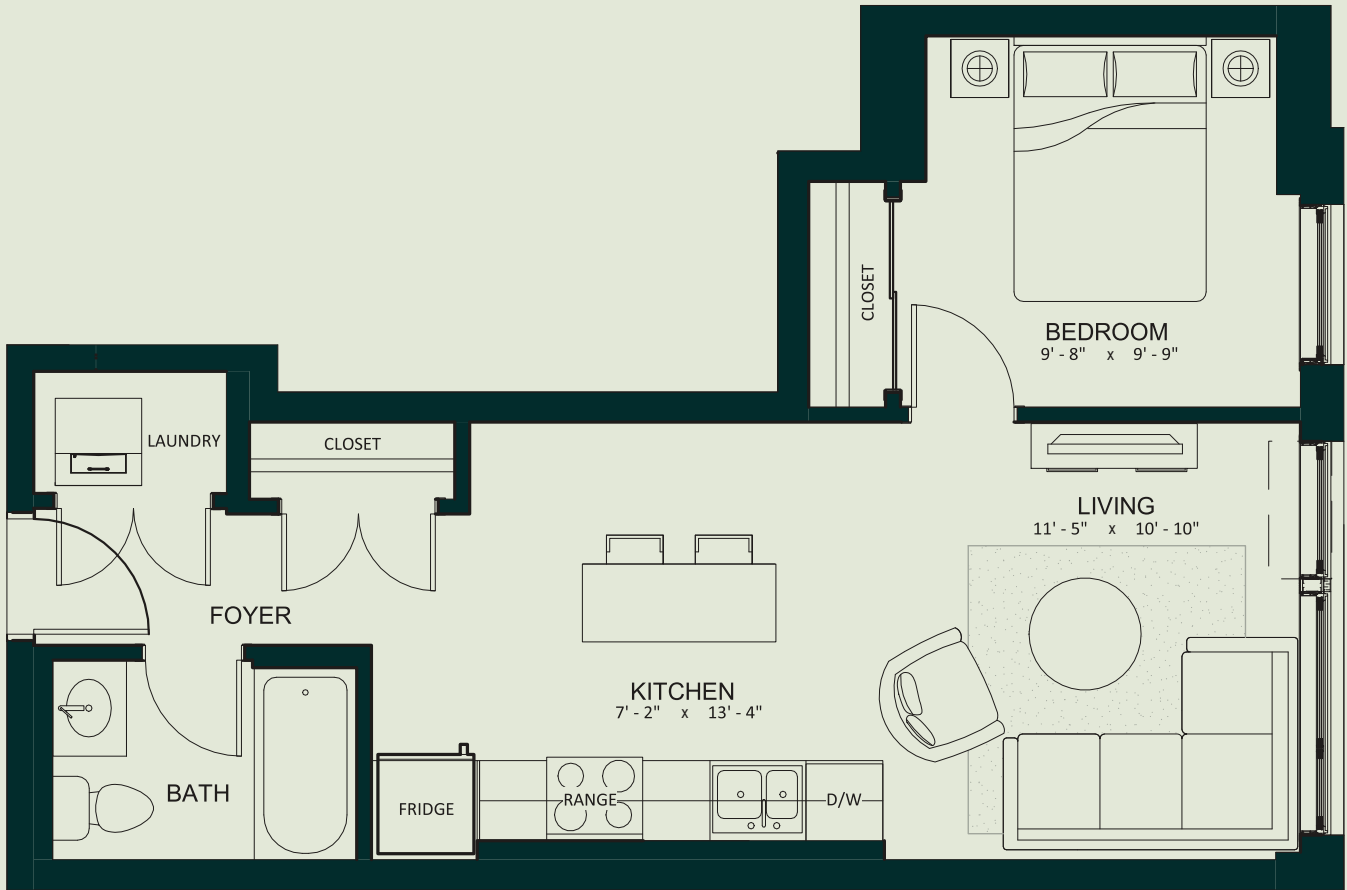

T H E
E D W
A R D
- B L O C K -

SUITE B

1 BED • 1 BATH

549 SQ.FT.

Dimensions, sizes, specifications, layouts and materials are approximate only and subject to change without notice. E.&O.E.

LEASING@LIVEATTHEEDWARD.CA

12235 106 AVENUE NW - EDMONTON, AB